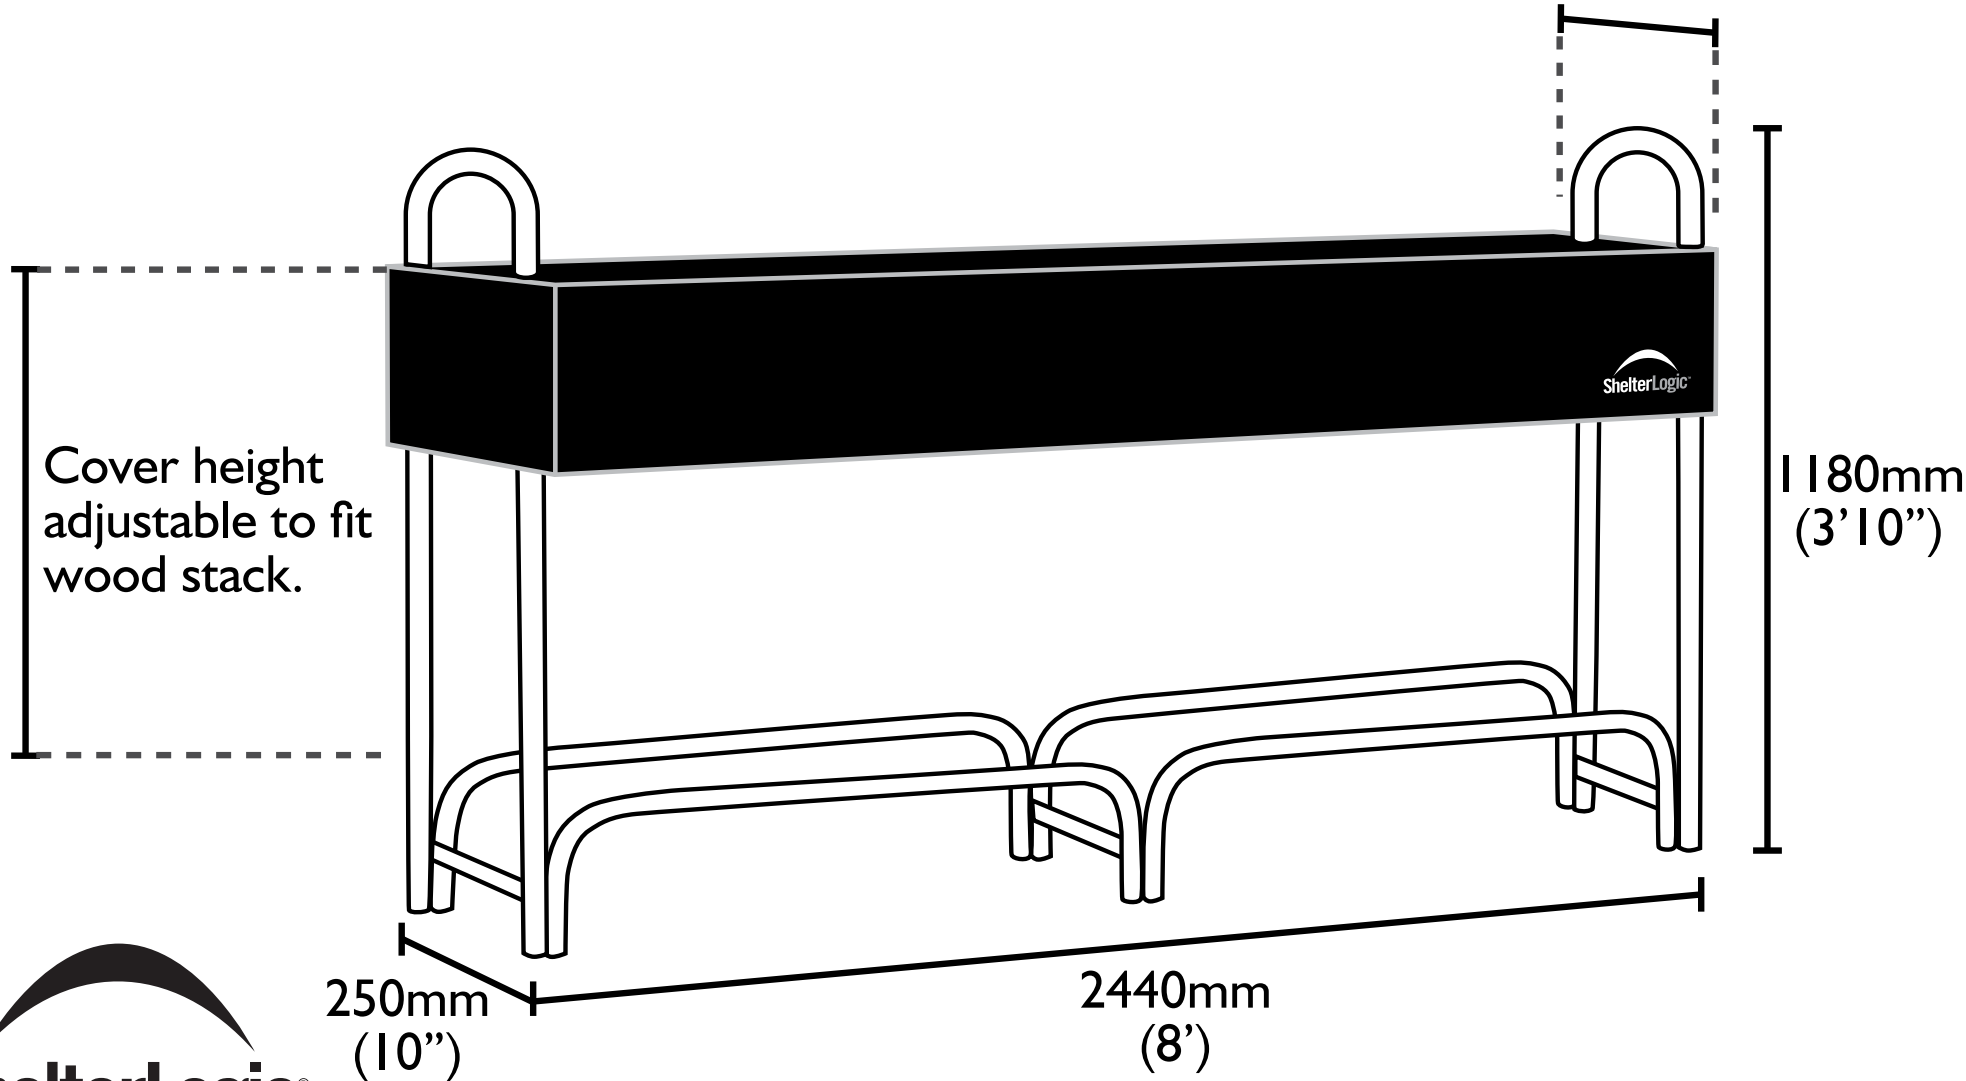

Cover adjustable
up to 500mm (1'7")

2.4m Log Rack

PRODUCT DIMENSIONS

DRAWING REF: SL90365 PDI

DRAWING DATE: 19.10.18

2018 © Rowlinson Garden Products Ltd