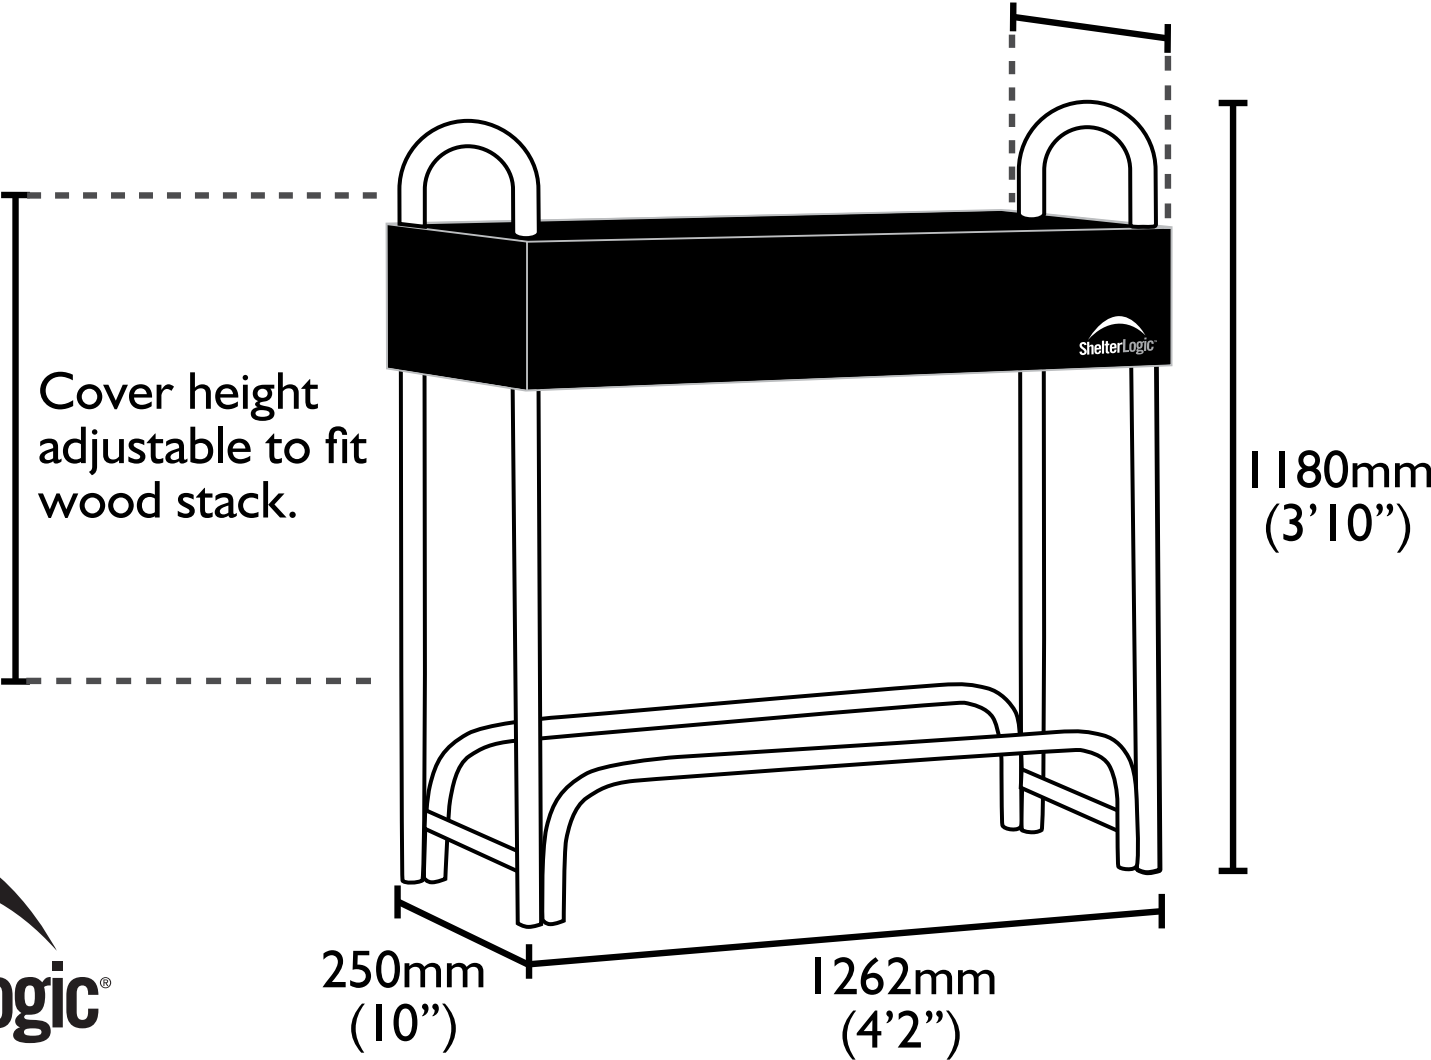

Cover adjustable
up to 500mm (1'7")

1.2m Log Rack

PRODUCT DIMENSIONS

DRAWING REF: SL90363 PDI

DRAWING DATE: 19.10.18

2018 © Rowlinson Garden Products Ltd