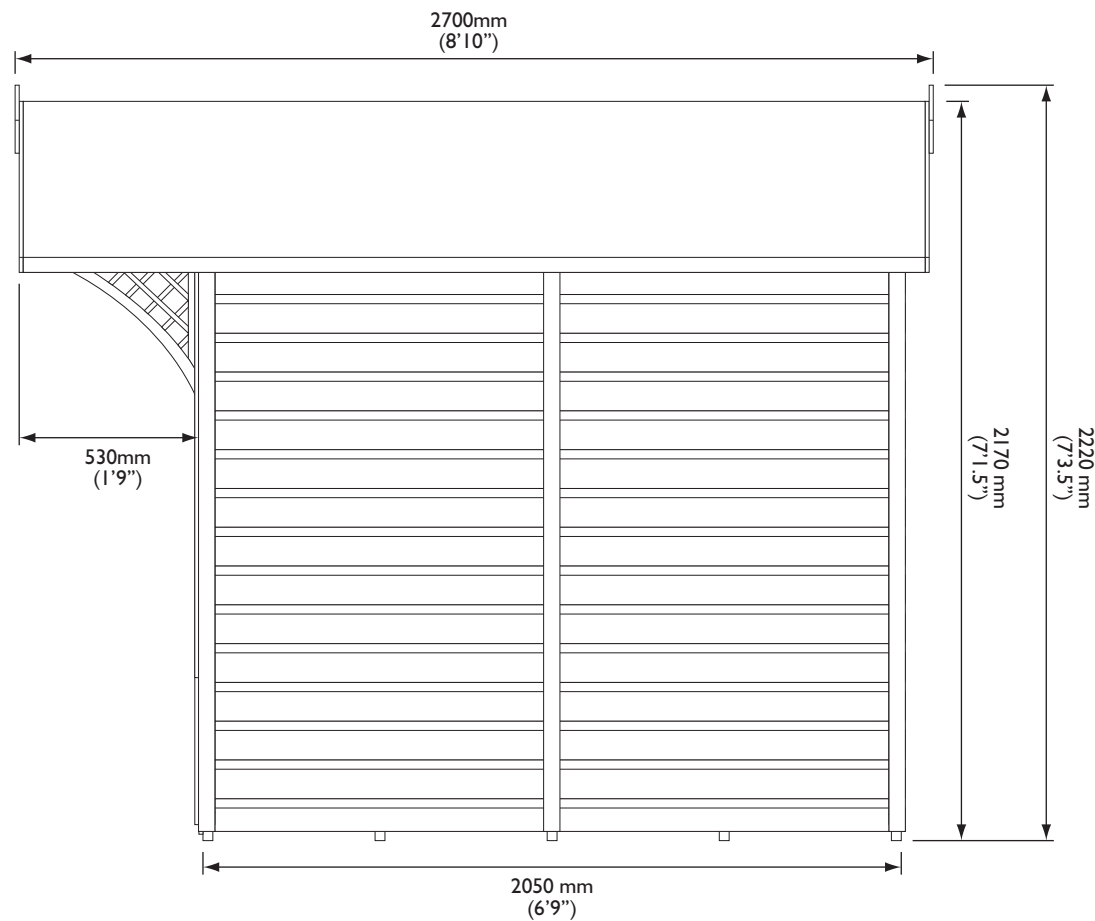

**Door Opening:**

Height: 1670mm (5'6")

Width: 1365mm (4'6")

**Eaton Summerhouse**

PRODUCT DIMENSIONS

DRAWING REF: SHEATON PD I

DRAWING DATE: 18.06.15

**ROWLINSON**  
GARDEN PRODUCTS