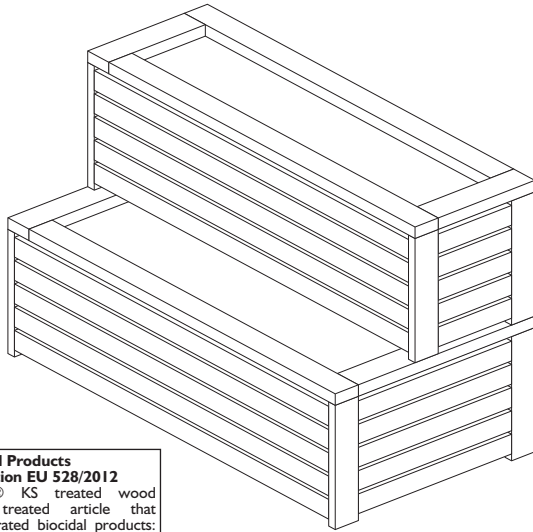

Garden Creations Tier Planter

English SS410

Assembly Instructions

Biocidal Products Regulation EU 528/2012
Korasit® KS treated wood is a treated article that incorporated biocidal products: copper hydroxide carbonate, N,N-didecyl-N-methylpoly ammoniumpropionate. They protect wood against fungal decay, rot and insect attack. Keep away from food, drink and animal feeding stuffs. Avoid breathing dust when cutting treated wood.