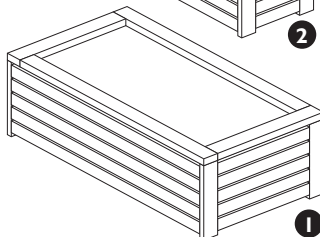

Recommended tools for assembly

- Crosshead screwdriver

No.	Components	Qty.
1	Large planter	1
2	Small planter	1

No.	Fixing Kit	Qty.
3	Metal flat bracket	2
4	30mm screws	8

We constantly improve the quality of our products, occasionally the components may differ from the components shown and are only correct at time of printing. We reserve the right to change the specification of our products without prior notice.