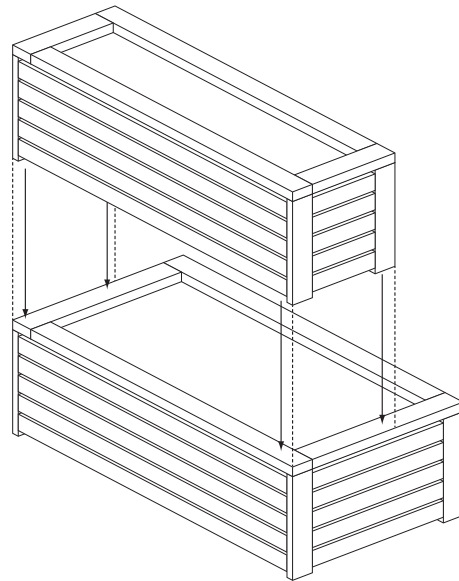

Garden Creations Tier Planter

English SS410

Assembly Instructions

Biocidal Products Regulation EU 528/2012
Korasit® KS treated wood is a treated article that incorporated biocidal products: copper hydroxide carbonate, N,N-didecyl-N-methylpoly ammoniumpropionate. They protect wood against fungal decay, rot and insect attack. Keep away from food, drink and animal feeding stuffs. Avoid breathing dust when cutting treated wood.

Recommended tools for assembly

- Crosshead screwdriver

No.	Components	Qty.
1	Large planter	1
2	Small planter	1

No.	Fixing Kit	Qty.
3	Metal flat bracket	2
4	30mm screws	8

We constantly improve the quality of our products, occasionally the components may differ from the components shown and are only correct at time of printing. We reserve the right to change the specification of our products without prior notice.